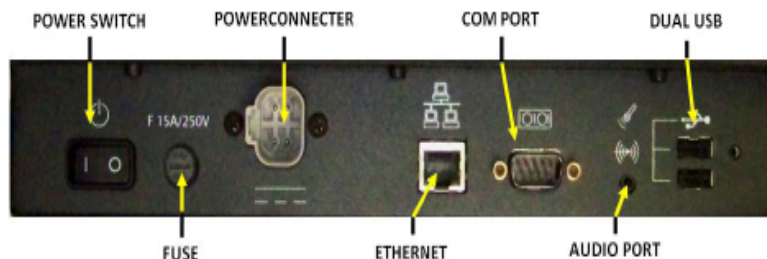

Everest E2000 CE

$2195 Special Pricing!

Glacier Computer

TI OMAP 3 Processor

Wireless LAN

Optimized for Windows CE

10", 12" & 15" Displays

Optional Sunlight Readable Display

Multiple Standard I/O

The Everest E2000 is a dedicated full-screen Windows CE computer with the Texas Instruments OMAP processor and is built upon the seasoned Everest E4000/E5000 Series.

Designed specifically for operation in extremes of temperature, moisture and vibration the E2000 is optimized for rugged environments such as warehouses, construction sites, and manufacturing centers.

Processor

TI OMAP 3 600Mhz

Memory

128MB

Antennas

Internal Dual Diversity
Dual External Antennas (Optional)

Operating System

Windows CE 6.0

Wireless Options

Internal 802.11 a/b/g

Temperature

-30°C to 50°C
-22°F to 132°F

Enclosure

IP 56 with I/O Panel Cover

I/O Ports

1-Serial Port
1-RJ-45 Ethernet
2-USB Ports
Headset Connector

Keyboard (Optional)

Waterproof & Dustproof
On-screen Keyboard

Options

CE Thin Client
Mounting Systems

Vibration

30 Grms w/SSD

Approvals

FCC
CE
RoHS

Display

10.4" TFT SVGA (800 x 600) LCD
12.1" TFT SVGA (800 x 600) LCD
12.1" TFT XGA (1024 x 768) LCD
15.0" TFT XGA (1024 x 768) LCD
Optional Daylight Readable LCD

I/O Panel View

10 Northern Blvd.
Amherst, NH 03031

Phone: 866-724-6257 x219
sales@glaciercomputer.com
www.glaciercomputer.com